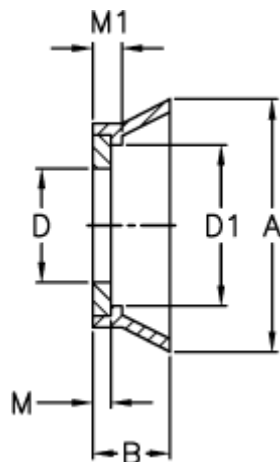

Data Sheet

Article number: 03601014

Description: Rubber seal RELS 14

Measures

A = 28.6

B = 6.4

D = 14.25

D1 = 18.5

M = 1.20

M1 = 1.7